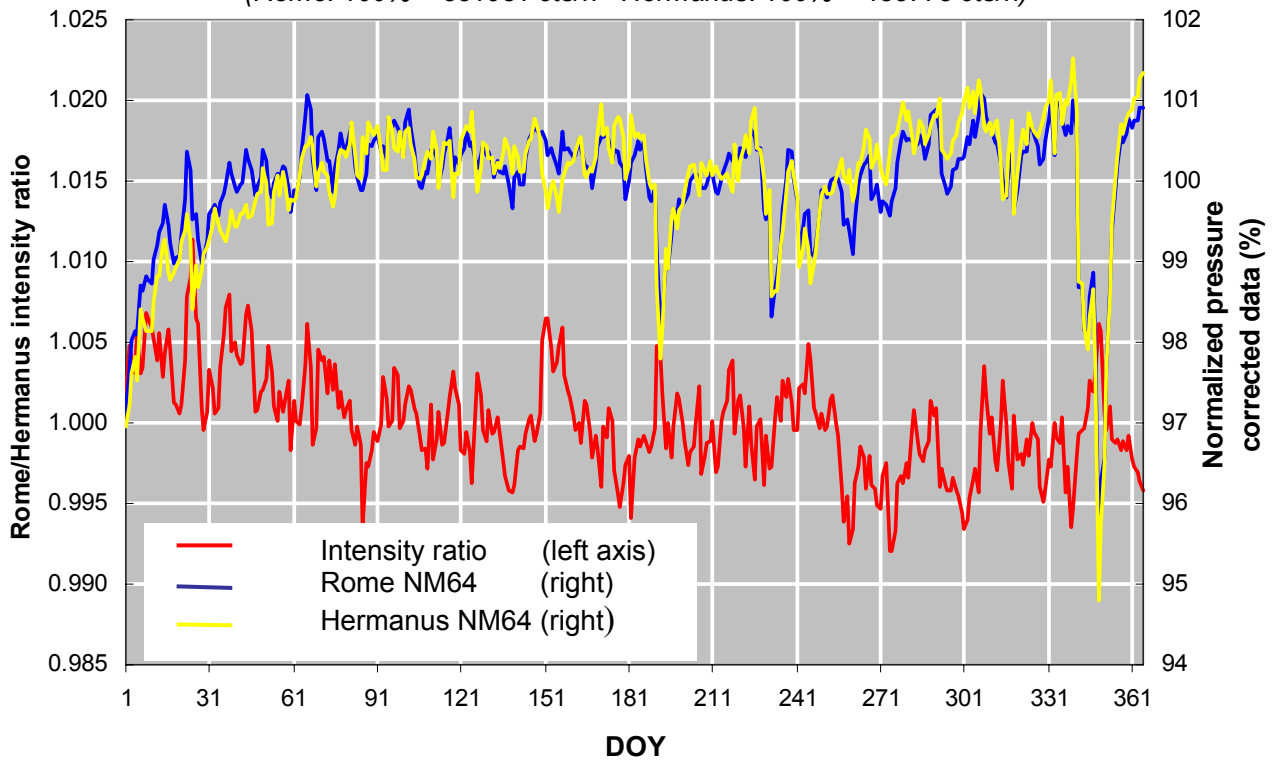

INAF/UNIRomaTre S.V.I.R.CO. Observatory 20 NM-64  
 Year 2006 - Ratios of Neutron Monitor Units

**Rome and Hermanus NM64 data - Year 2006**  
 (Rome: 100% = 551931 cts/h - Hermanus: 100% = 438778 cts/h)