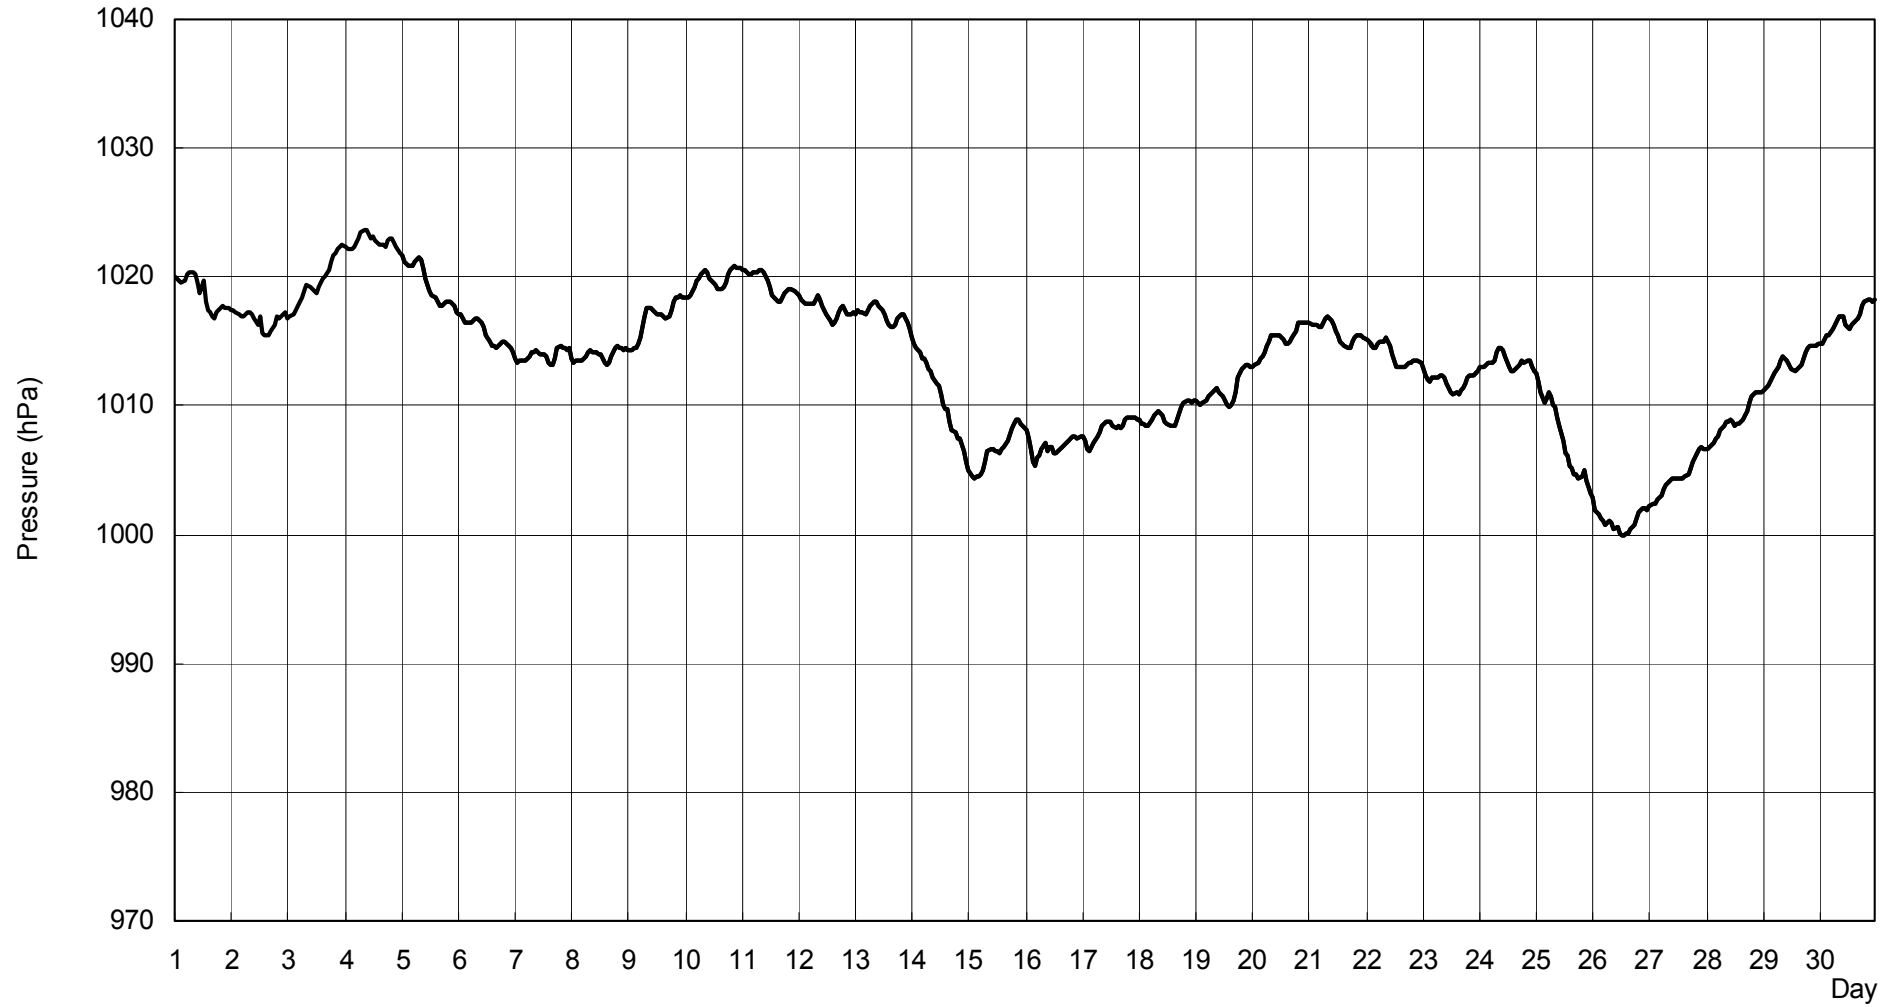

S.V.I.R.CO. Observatory - Pressure in hectoPascal - September 2006