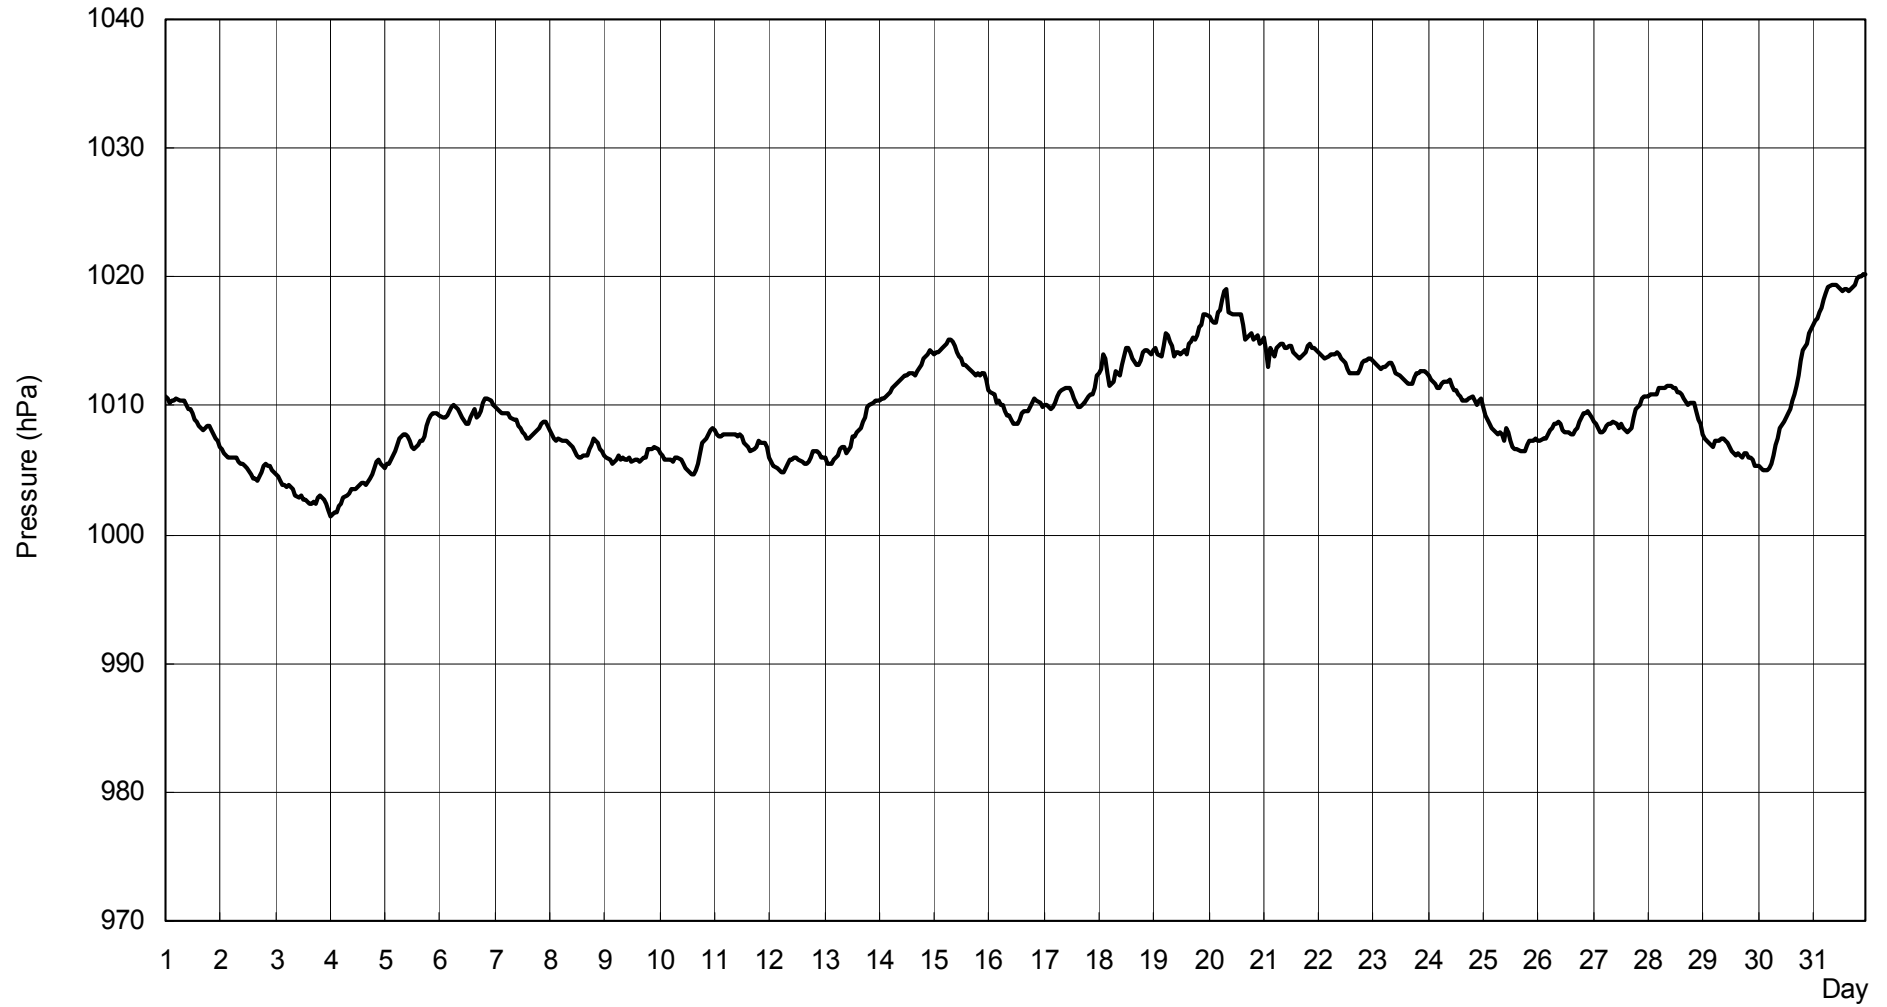

S.V.I.R.CO. Observatory - Pressure in hectoPascal - May 2006

S.V.I.R.CO. Observatory - Pressure in hectoPascal - June 2006

S.V.I.R.CO. Observatory - Pressure in hectoPascal - July 2006

S.V.I.R.CO. Observatory - Pressure in hectoPascal - August 2006