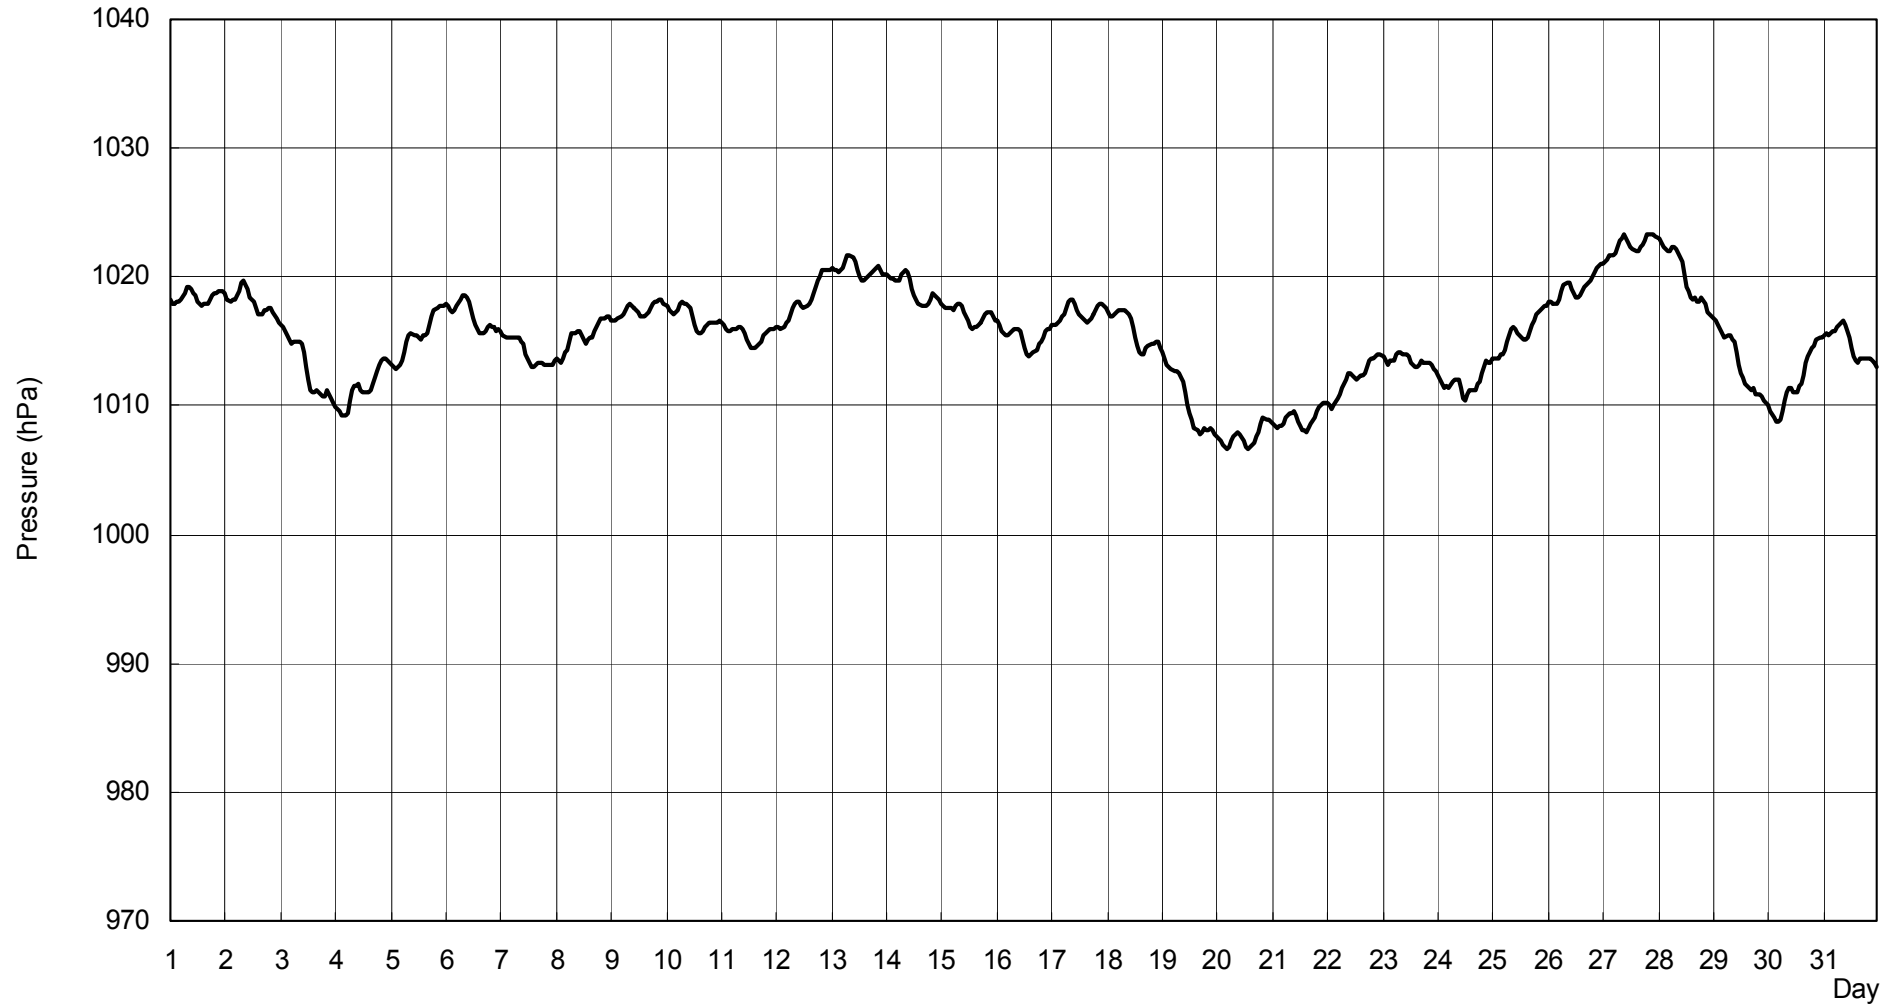

S.V.I.R.CO. Observatory - Pressure in hectoPascal - October 2006