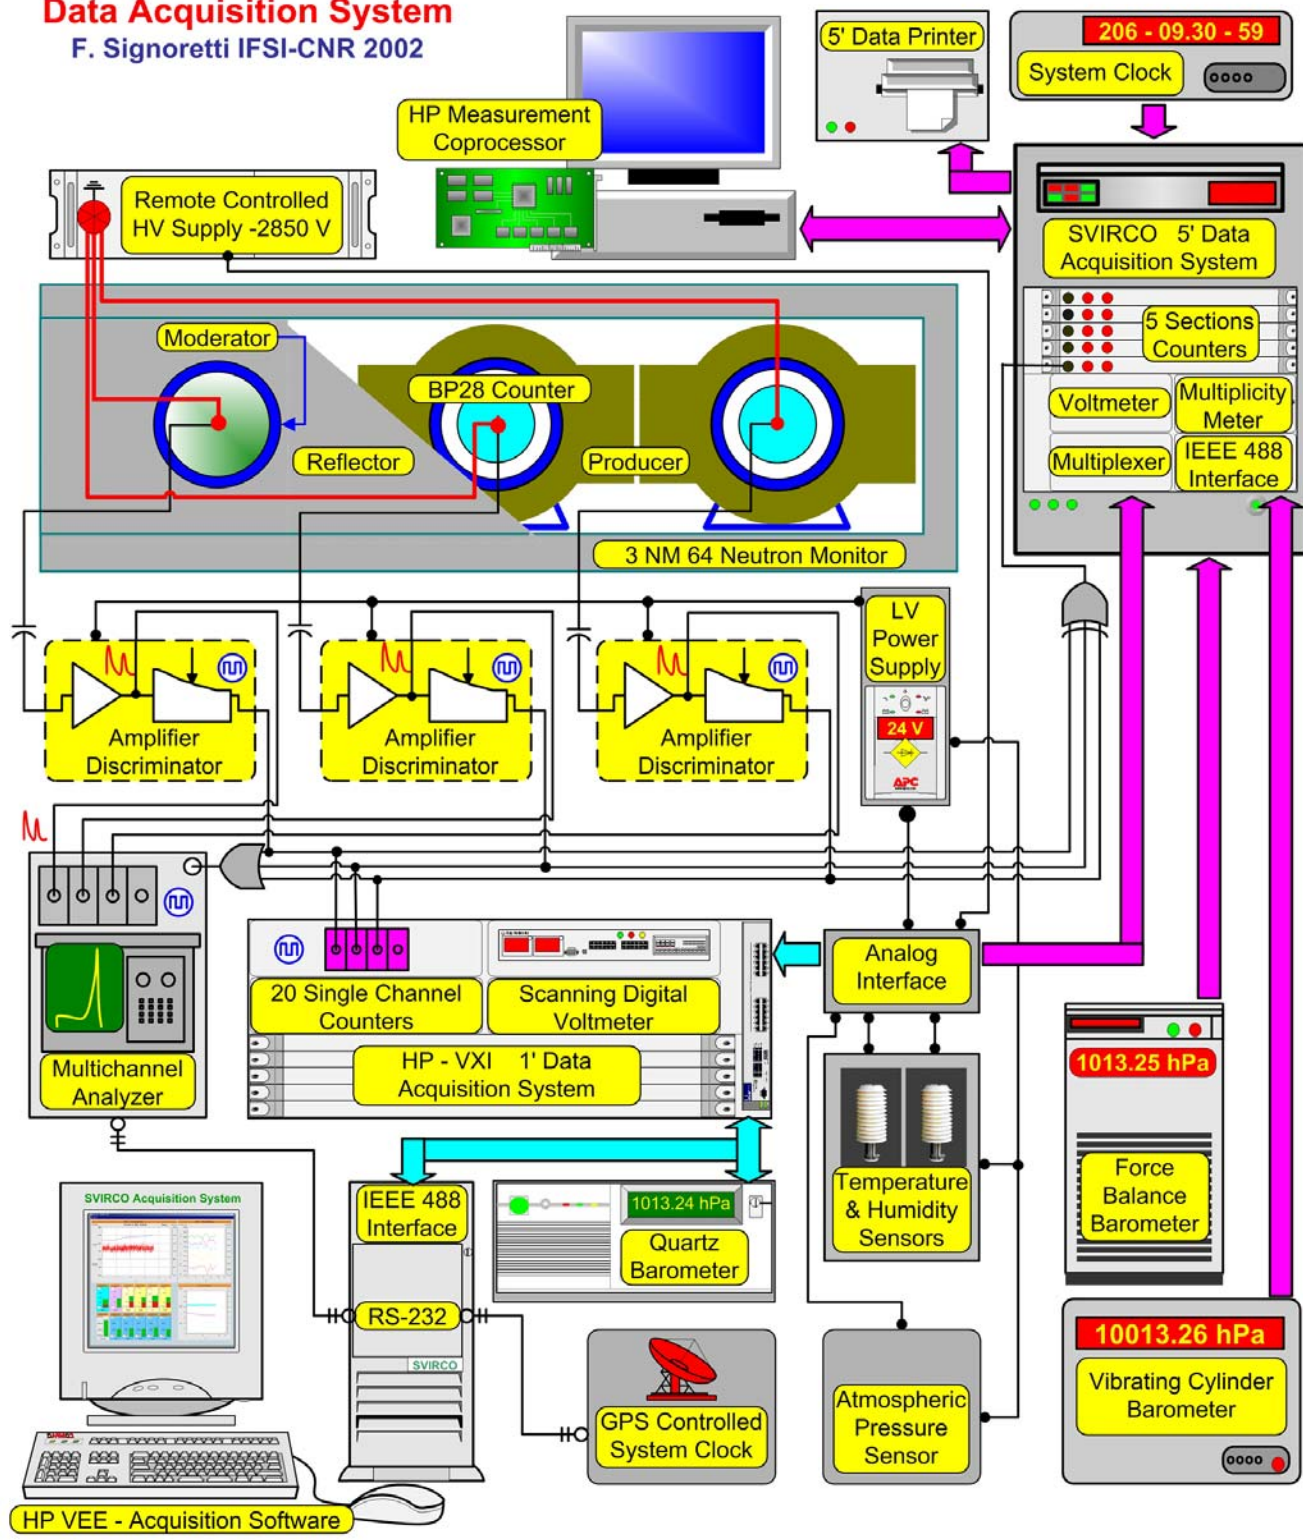

S.V.I.R.CO.
Data Acquisition System
F. Signoretti IFSI-CNR 2002