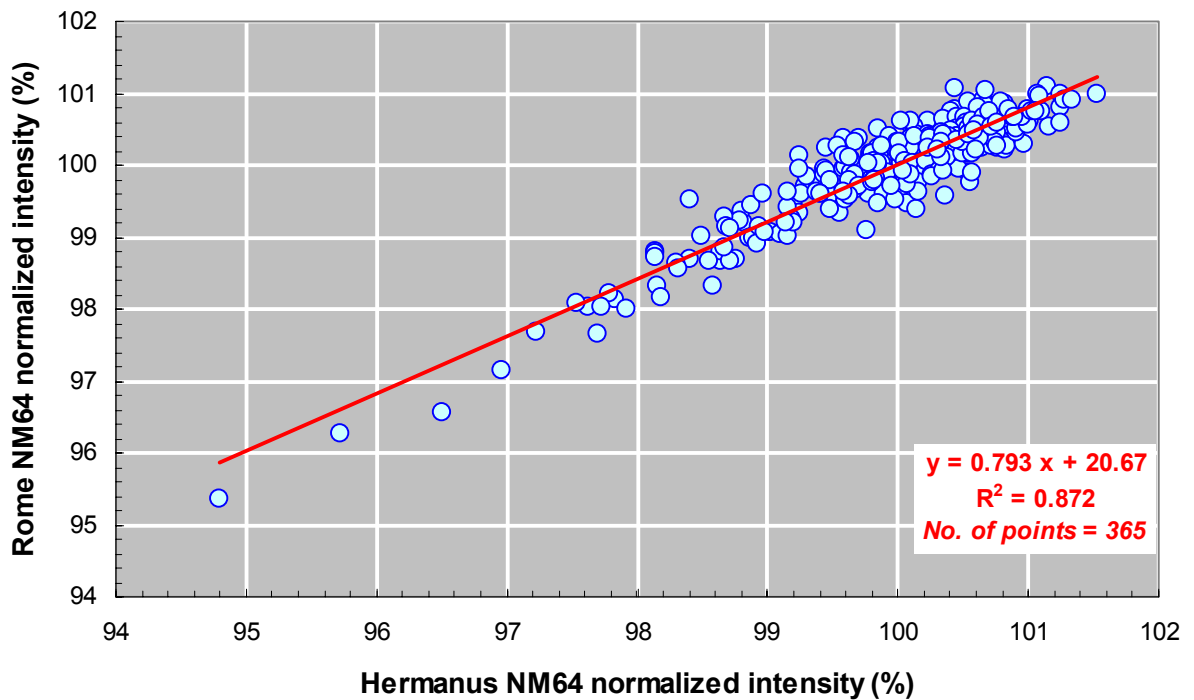

Regression plot of daily values - Year 2006