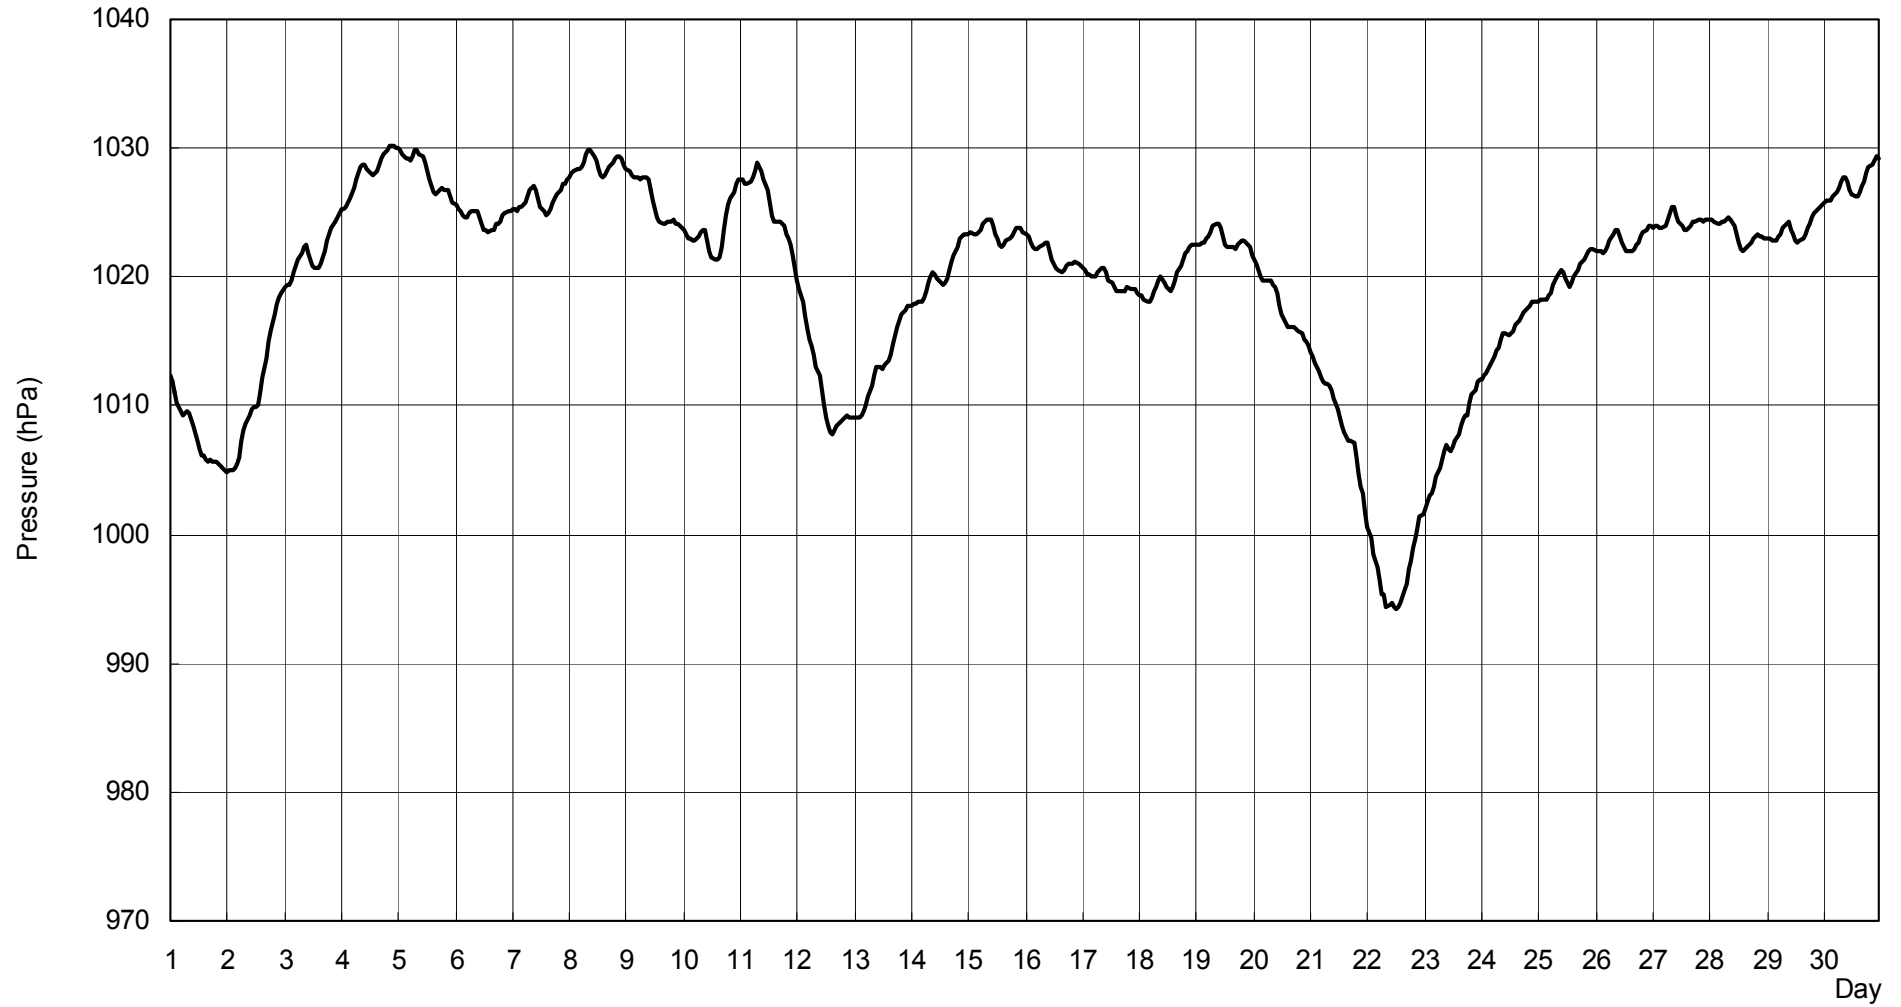

S.V.I.R.CO. Observatory - Pressure in hectoPascal - November 2006